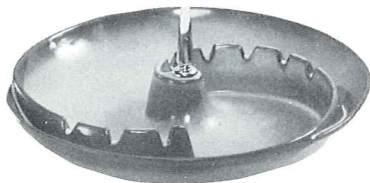

OTR—Owl

Available in all Colors

OK3—5 Civilized Tribes Trivet

7TR—Cherokee Alphabet

Available only in Gold, Green, White & Flame

ASH TRAYS AND ACCESSORIES

489—10" Ash Tray with Safety Rest

452—7" FREEFORM

453—7" ARROWHEAD

469—4½" SAFETY ASH TRAY

30—10" ROUND ASH TRAY

490—7" SAFETY ASH TRAY W/CORK CENTER FOR PIPES

458—7" THREE SIDED

474—4" ROUND ASH TRAY

59—CANTEEN W/HANGER

513—4" Clover